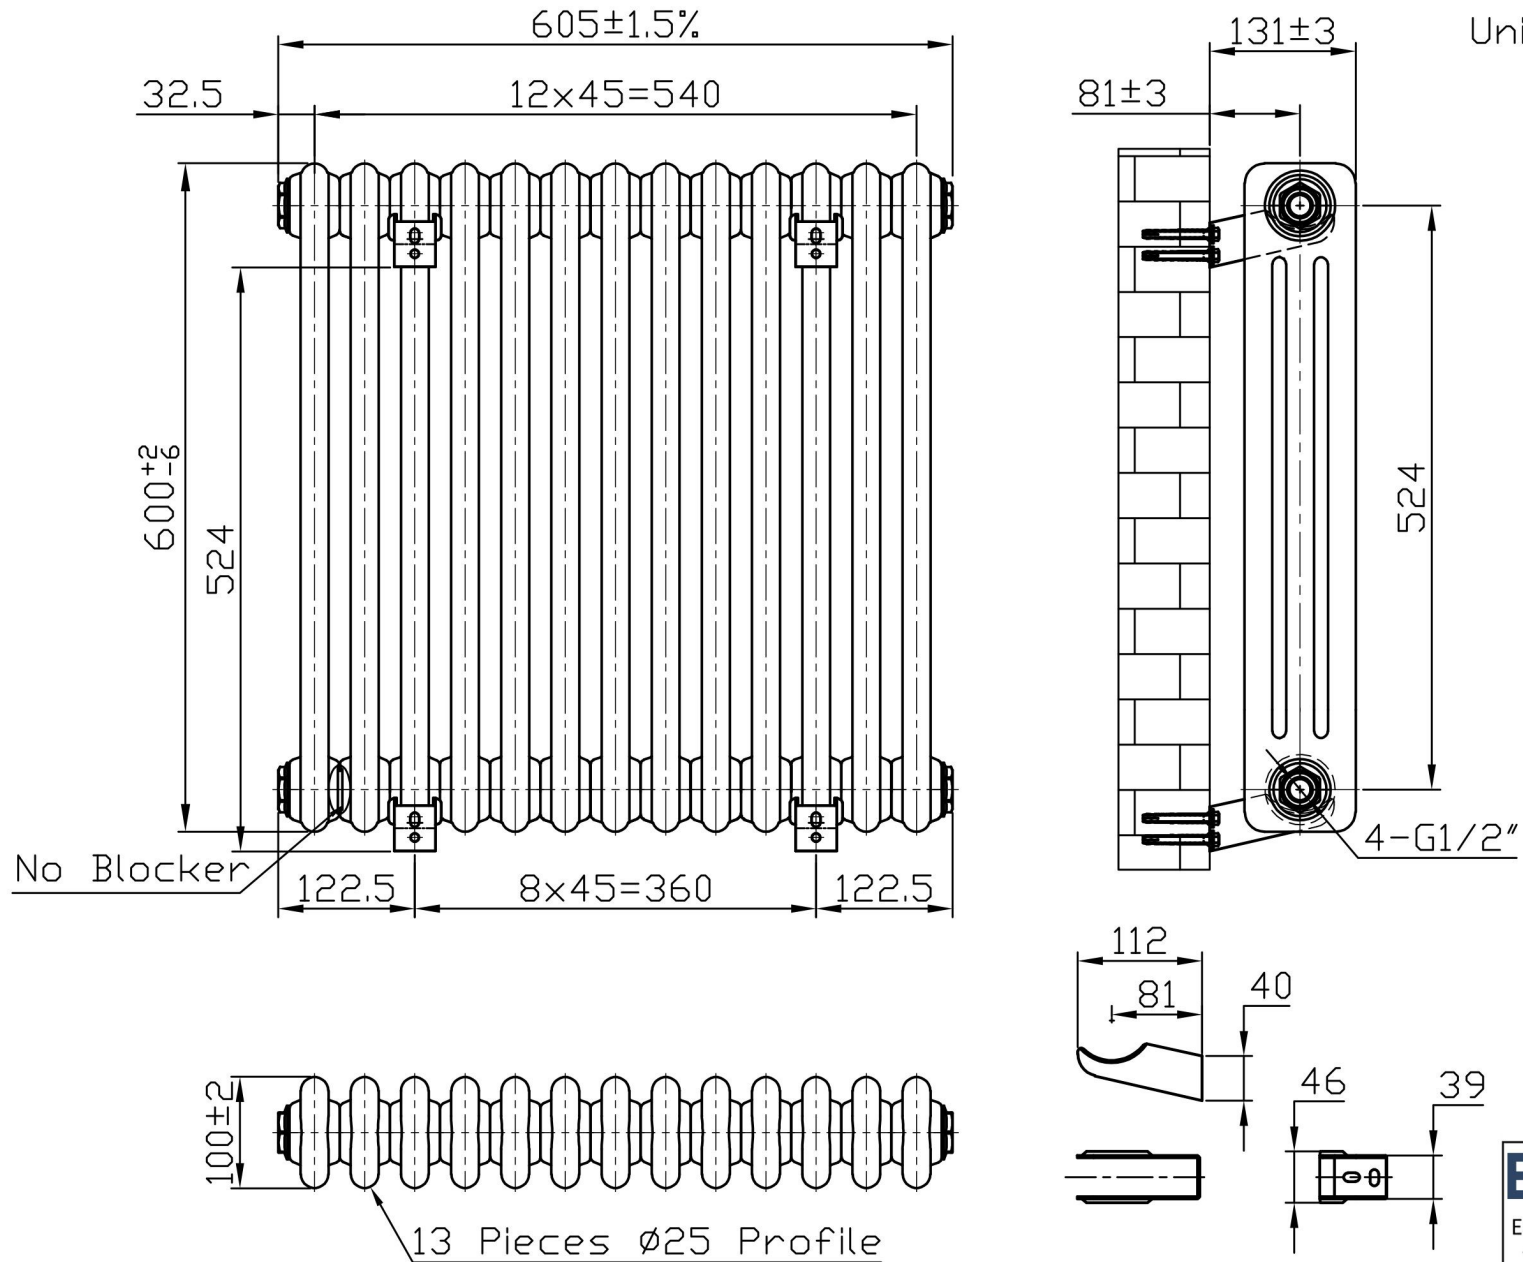

Imperia 3 Column Horizontal 600 x 605mm. Bare Metal Technical Drawing

Unit: mm

Eastbrook 
Eastbrook Road, Gloucester GL4 3DB
Technical Helpline : 01452 317890
Mon - Fri / 8am - 5pm
Email : technical@eastbrookco.com